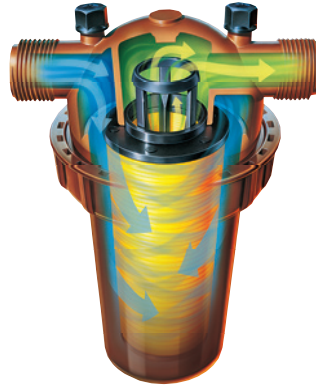

## The Guaranteed Root Intrusion Terminator

Our revolutionary Techfilter protects against roots invading the system. Here's how it works: Trifluralin is incorporated into the replaceable disc ring assemblies inside the filter housing. When water passes through the filter, a very low concentration of trifluralin (parts per billion) is transmitted throughout the system. This technology provides very precise and even distribution of trifluralin throughout the piping network and effectively inhibits root growth into the dripper outlets.

### Product Advantages

- Prevents root intrusion.
- Replaceable Techfilter cartridge allows system to remain protected throughout its lifetime.
- Renewable warranty, activated when filter cartridges are installed and registered, gives the opportunity for a lifetime of protection.
- Delivers a low concentration of trifluralin evenly to all drippers throughout the system.
- Sealed packaging dramatically extends shelf life and adds to filter replacement convenience.
- Easy, no-touch installation and replacement of trifluralin filter.
- Provides efficient water filtration with performance far superior to screen-type filters.